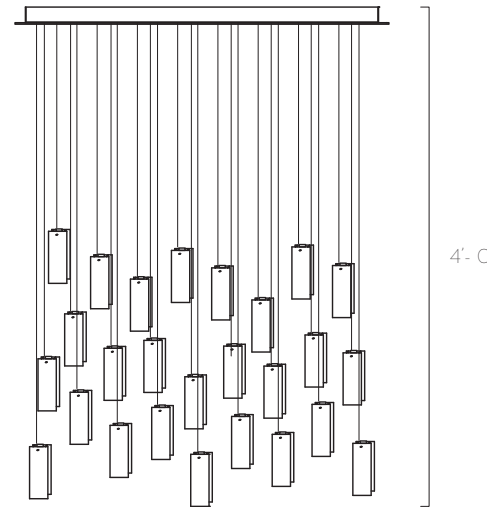

# WHITE & AMBER MINI DROPS

## 25 PENDANTS RECTANGULAR CHANDELIER

### DESCRIPTION

The 25 White and Amber Mini Drop pendants are crafted with 4 hand made glass penals powered by a dimmable LED bulb. Staggered down from a rectangular ceiling base. Great contemporary lighting for residential and commercial spaces - staircase, dining table, entrance hall, coffee table, bed side, reception or lobby.

### TECHINCAL SPECIFICATIONS

**Designed by**  
AM Studio Team

**Category**  
Pendant Chandelier

**Canopy Finish**  
Powder coated metal in Flat White/ Sparkle Silver

**Canopy Size**  
36"L x 12"W x 1.5"H

**Pendant Colour**  
Amber with Clear (5x units), Clear with Amber (6x units),  
White with Clear (8x units), Clear with White (6x unit)