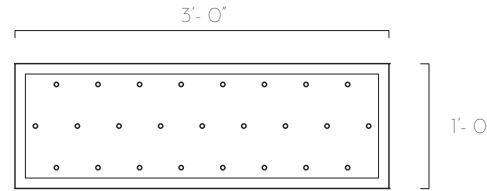

### DESCRIPTION

The 25 White and Amber Mini Drop pendants are crafted with 4 hand made glass penals powered by a dimmable LED bulb. Staggered down from a rectangular ceiling base. Great contemporary lighting for residential and commercial spaces - staircase, dining table, entrance hall, coffee table, bed side, reception or lobby.

### TECHINCAL SPECIFICATIONS

**Designed by**  
AM Studio Team

**Category**  
Pendant Chandelier

**Canopy Finish**  
Powder coated metal in Flat White/ Sparkle Silver

**Canopy Size**  
36"L x 12"W x 1.5"H

**Pendant Colour**  
Amber with Clear (5x units), Clear with Amber (6x units),  
White with Clear (8x units), Clear with White (6x unit)